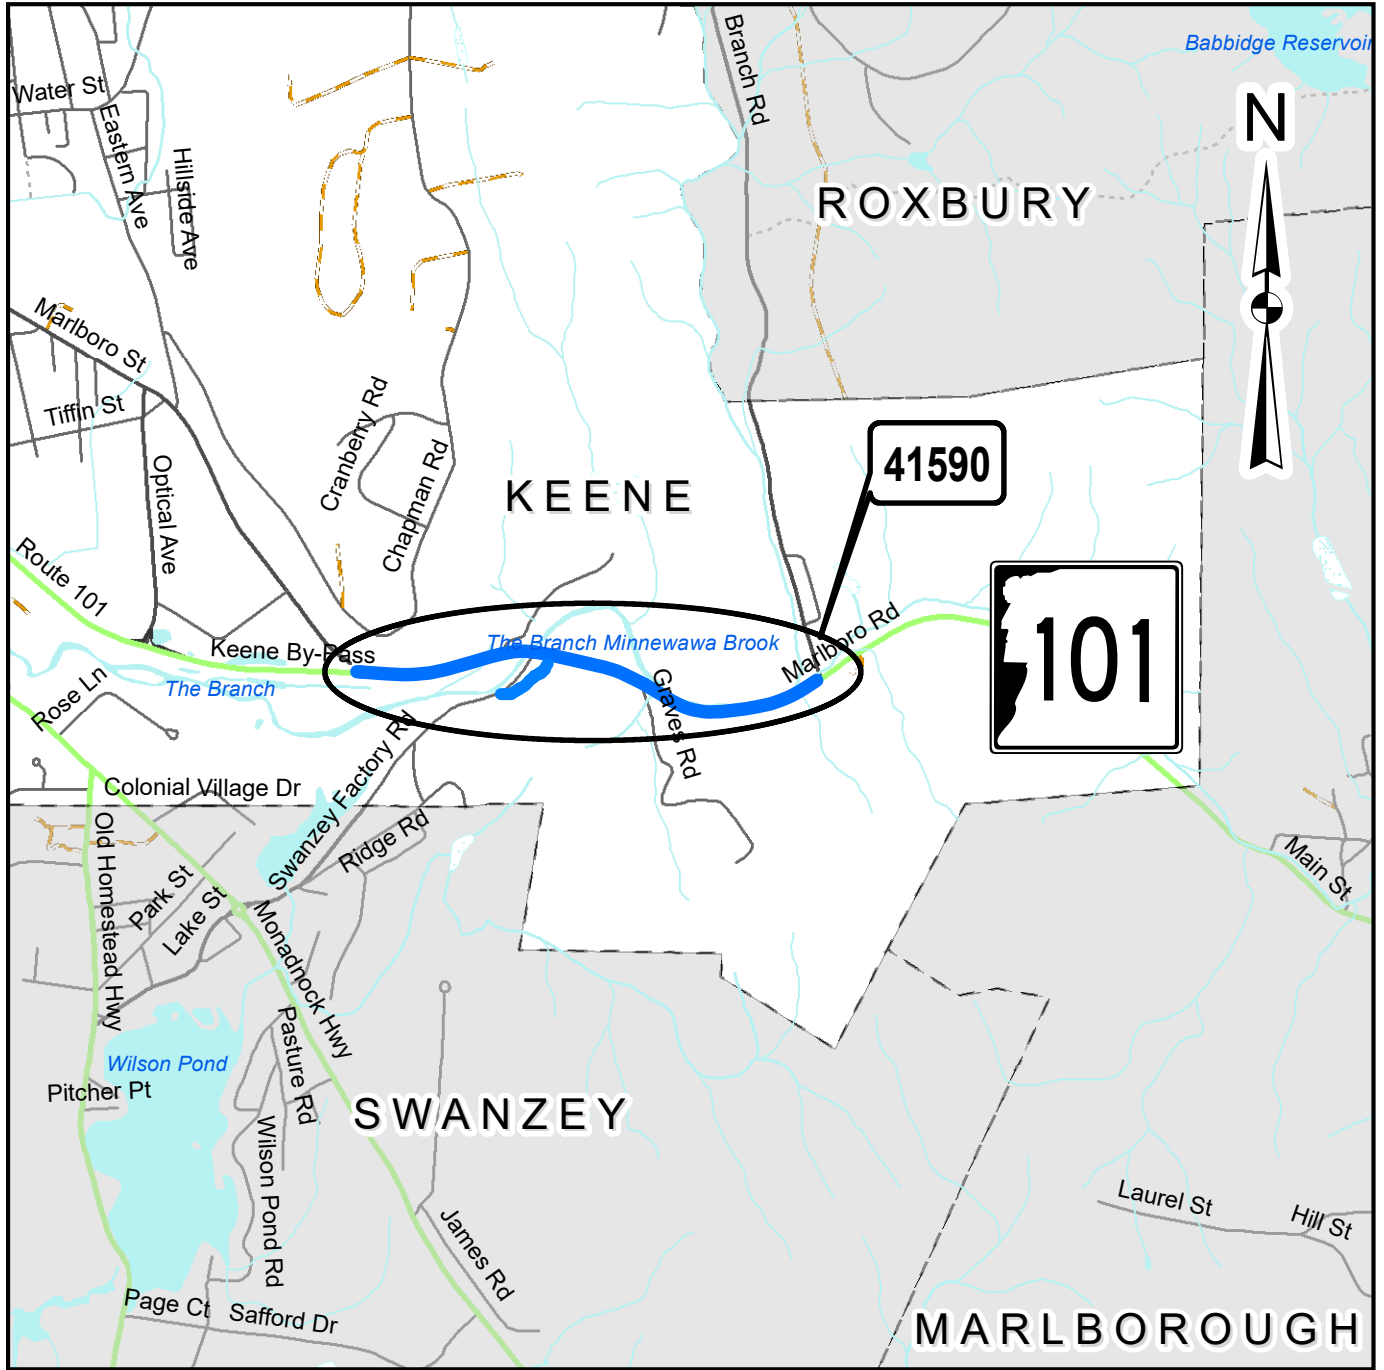

# KEENE - NH ROUTE 101

1/2 0 1 2 Miles

## LEGEND

-  Streams
-  Water Bodies
-  US Routes
-  State Routes
-  Interstates
-  Local Roads
-  Town Boundary

State #: 41590  
Federal #: X-A004(686)

## LOCATION MAP