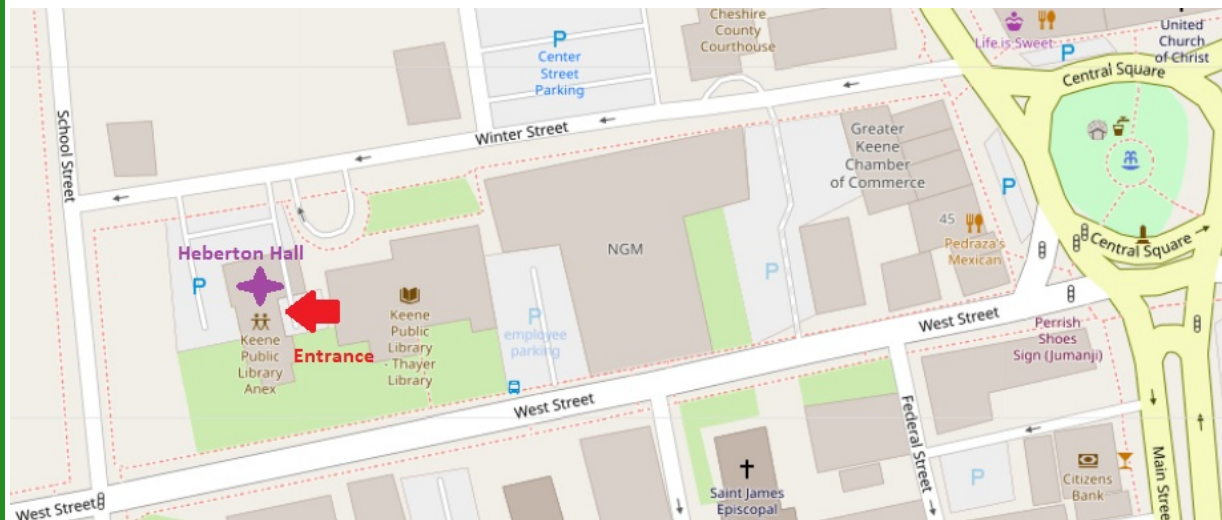

Join us on June 11, 2024 at SWRPC's Annual Meeting to explore the important role of citizen planners in the Monadnock Region today, the challenges they confront, the accomplishments they've achieved, and resources available to support them.

Although there is no fee to attend, advance registration is required.

Please RSVP by June 7, 2024

To register, please go to <https://forms.office.com/r/rMWwpW61sR>

Directions to Heberton Hall

Heberton Hall is on the first floor of the Keene Public Library Annex, located at 60 Winter Street in Keene, NH. Parking is available on-site as well as nearby street parking. The entrance is located to the right of the courtyard between the Library and the Annex and is accessed from Winter Street.