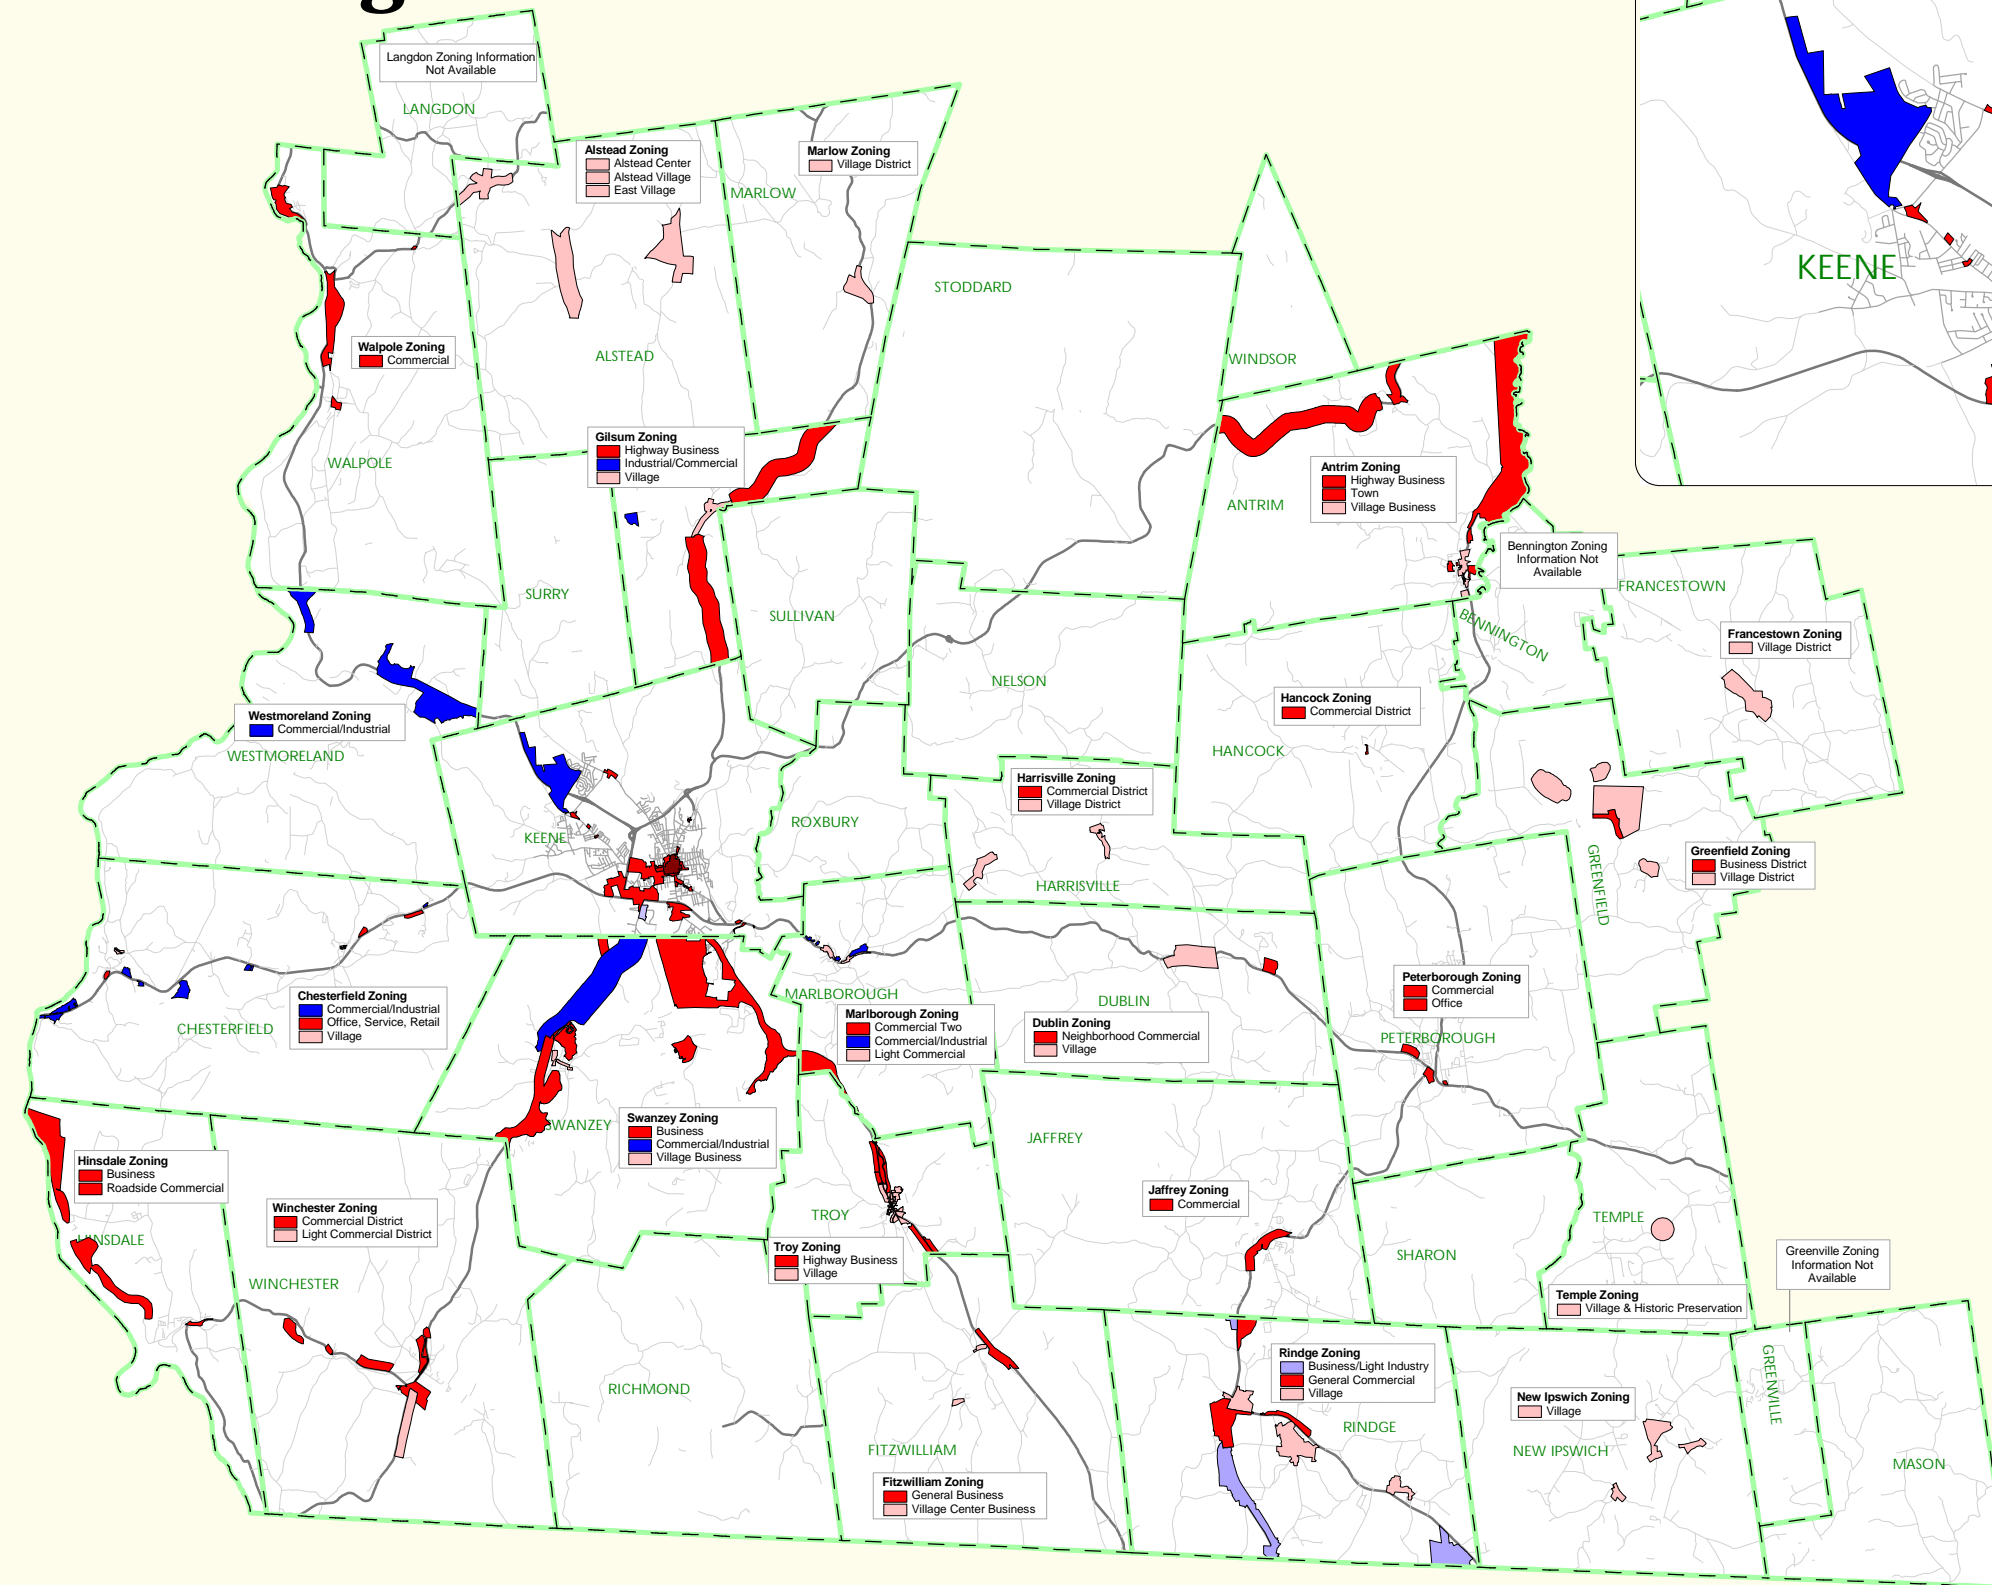

# Southwest Region, New Hampshire Commercial Zoning Districts

**NOTES:**  
 This map is for general planning purposes only and may not represent actual zoning district boundaries exactly. Zoning district boundaries were not available at the time of publishing for Langdon, Greenfield, and Bennington. Zoning district boundaries in Peterborough were only available along Route 101. Many towns permit some level of Industrial and/or Commercial use in other zones with a Special Exception.